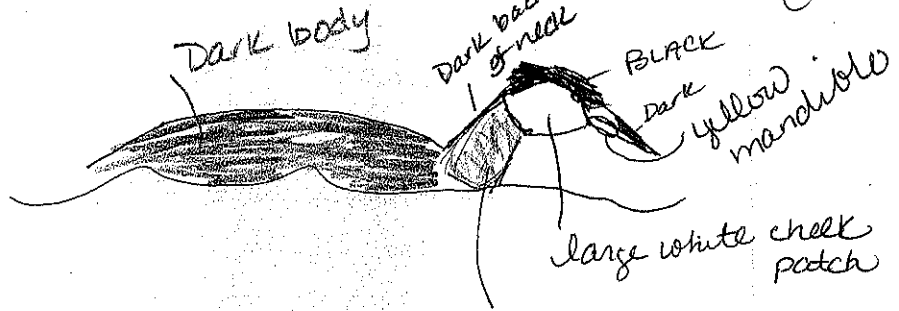

5/7/09

(11)

~~85 KANAS~~

Swamps

KANAS, UT 84036

Feeding below water-control-structure w/ nearby coot  
coot w/in 1-5 ft. Body structure similar to  
nearby western grebe. <sup>(10-20' away)</sup> Surfacing feeding of midges.  
See lobed-ft. behind once in a while - using for steering

sure  
4C/5C (?)

White Jacoma longed

983PAH

3rd wk of egg month  
plant samples

(Insects? mid Aug - mid Sept)

All reddish cinnamon  
color but not as  
vibrant as a drake  
cinnamon teal

Dark

tufts

Adult Red-necked Grebe