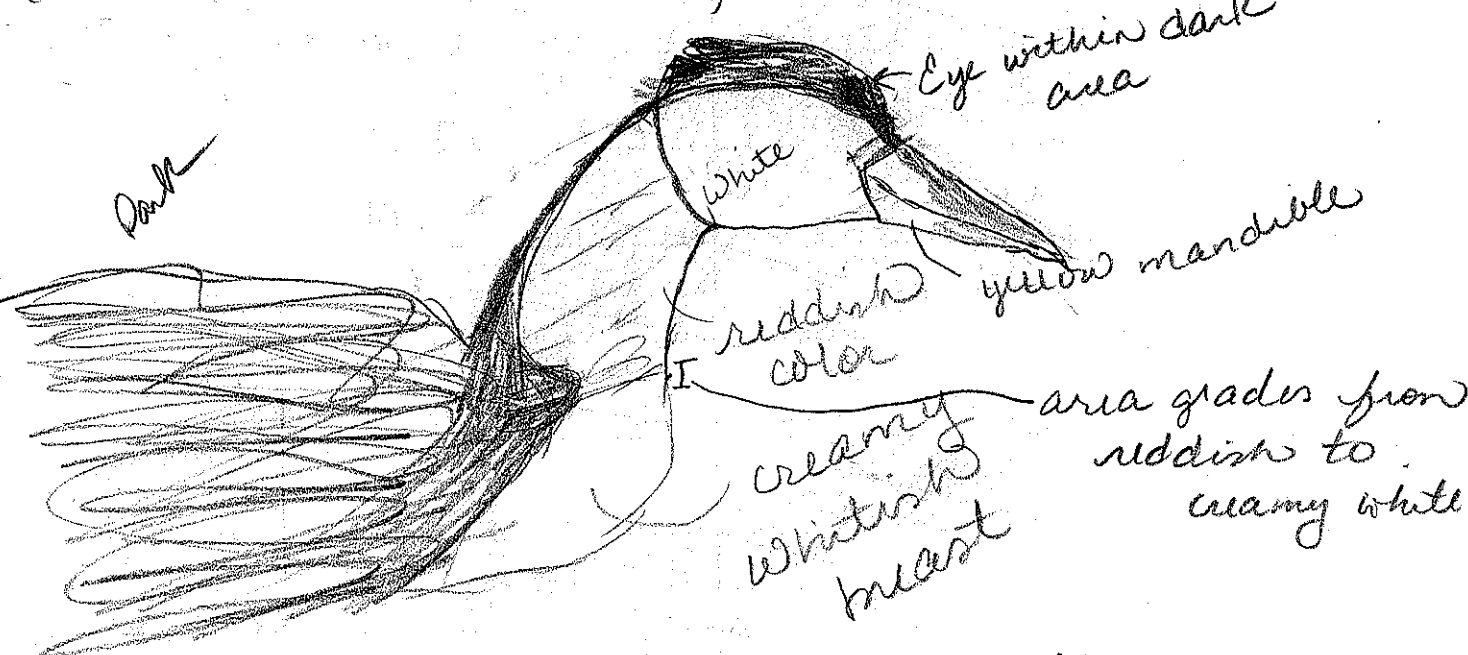

5/7/09

(11)

~~85 KANAS~~

Swamps

KANAS, UT 84036

Feeding below water-control-structure w/ nearby coot  
coot w/in 1-5 ft. Body structure similar to  
nearby western grebe. <sup>(10-20' away)</sup> Surfacing feeding of midges.  
See lobed-ft. behind once in a while - using for steering

sure  
4C/5C (?)

White Jacoma longed

983PAH

3rd wk of egg month  
plant samples

(Insects? mid Aug - mid Sept)

All reddish cinnamon  
color but not as  
vibrant as a drake  
cinnamon teal

Dark

tufts

Adult Red-necked Grebe