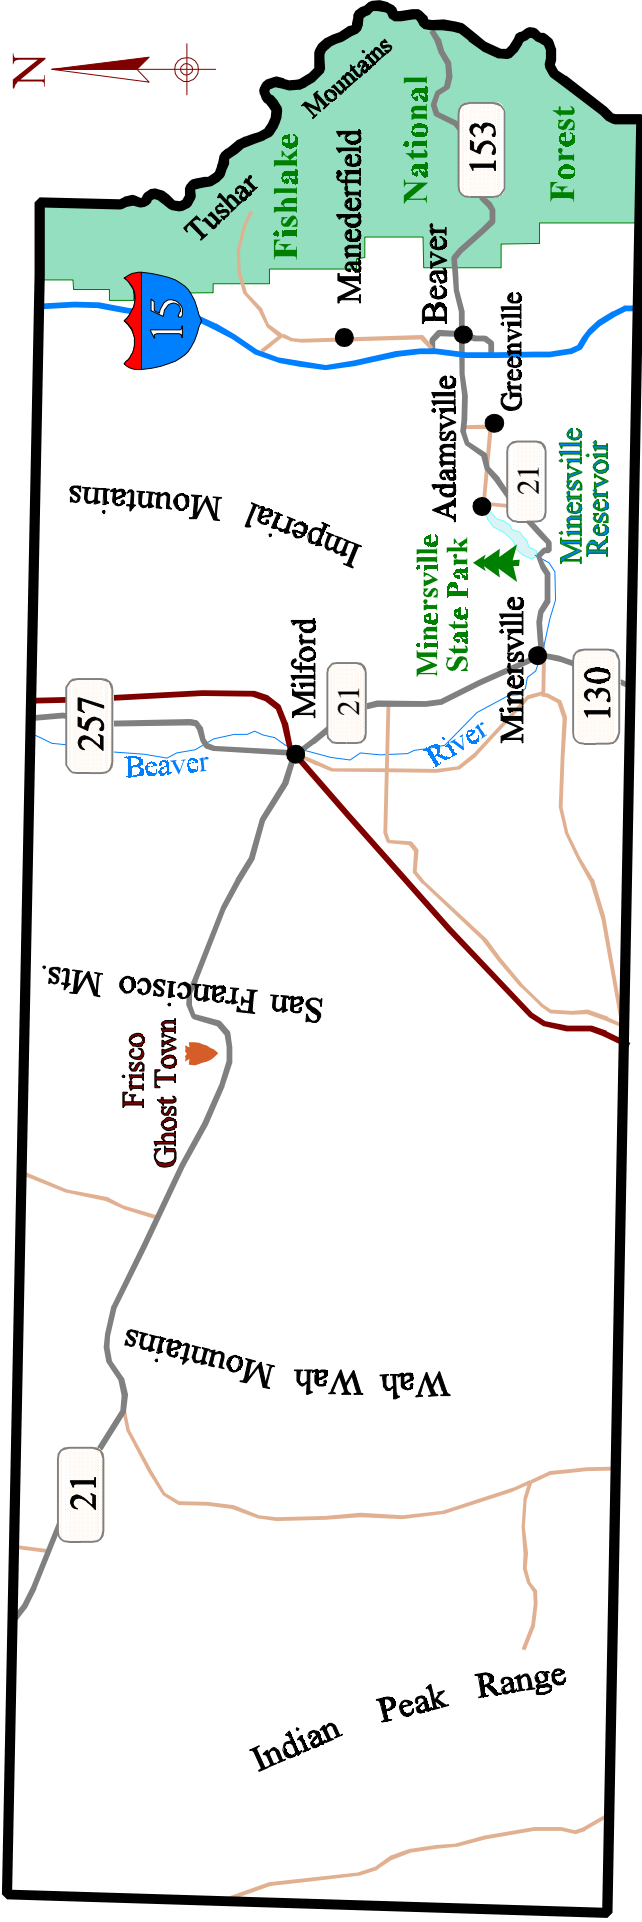

Beaver County

Popular Birding Places

Minersville Reservoir

Directions: Take exit 112 from I-15 in Beaver. Go west, about 12 miles on UT 21 (follow the signs to Minersville State Park).