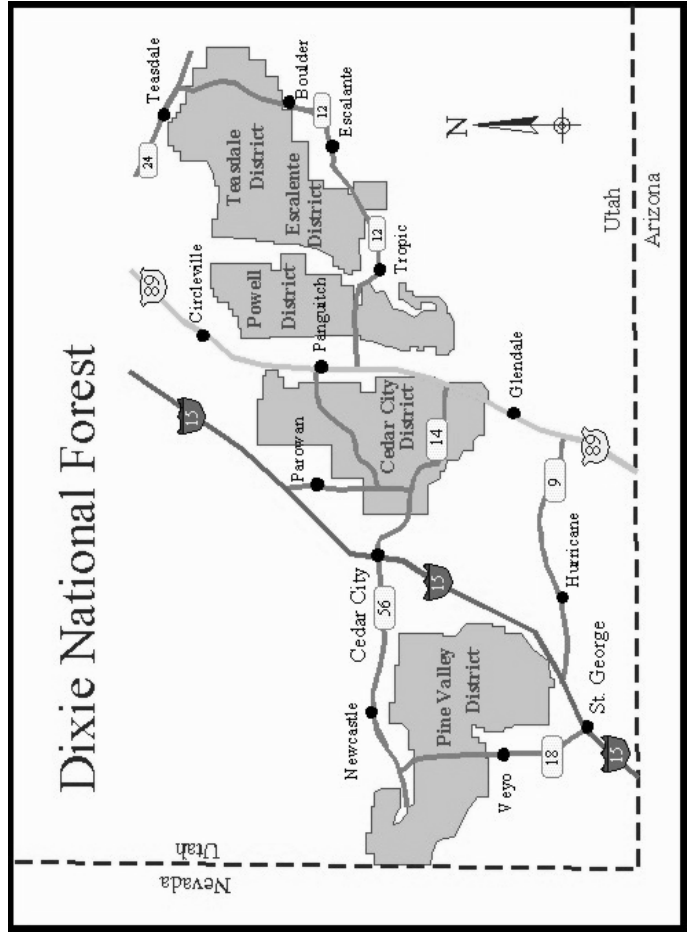

Birds of the Dixie National Forest 2004 (format)

From the United States Department of Agriculture Forest Service checklist, prepared by the Dixie National Forest in cooperation with the Utah Ornithological Society

Relative Abundance Codes

- C = Common
- U = Uncommon
- R = Rare

Status Codes

- P = Permanent Resident
- S = Summer Resident
- W = Winter Resident
- T = Transient or Migrant
- I = Introduced (Non-native)

Date _____ to _____
Time _____ to _____
Locality _____
Observer _____

Species _____ Individuals _____
Notes _____
_____
_____
_____
_____
_____
_____
_____

"Utah Birds"

Print Center
www.utahbirds.org

Bird List

1. **Swans, Geese & Ducks**
2. Canada Goose ..... CP
   - Green-winged Teal ..... CT
   - Mallard ..... CP
   - Northern Pintail ..... CS
   - Northern Shoveler ..... CT
   - Gadwall ..... CP
   - American Wigeon ..... CT
   - Canvasback ..... CT
   - Redhead ..... CS
   - Ring-necked Duck ..... UT
   - Lesser Scaup ..... CT
   - Common Goldeneye ..... UW
   - Bufflehead ..... UT
   - Common Merganser ..... CT
   - Red-breasted Merganser ..... CT
   - Ruddy Duck ..... CS

Pheasants, Grouse & Quail

- Blue Grouse ..... UP
- Greater Sage-Grouse ..... UP
- Wild Turkey ..... UP

Loons

- Common Loon ..... UT

Grebes

- Pied-billed Grebe ..... CP
- Eared Grebe ..... CS
- Western Grebe ..... CS
- Clark's Grebe ..... CS

Pelicans & Cormorants

- American White Pelican ..... US

Bitterns, Egrets & Herons

- Great Blue Heron ..... CP
- Snowy Egret ..... CS
- Black-crowned Night-Heron ... US

Ibises & Spoonbills

- White-faced Ibis ..... CT

Vultures

- Turkey Vulture ..... US

Hawks & Falcons

- Osprey ..... US
- Bald Eagle ..... UW
- Northern Harrier ..... CP
- Sharp-shinned Hawk ..... CP
- Cooper's Hawk ..... CP
- Northern Goshawk ..... UP
- Swainson's Hawk ..... US
- Red-tailed Hawk ..... CP
- Ferruginous Hawk ..... US
- Rough-legged Hawk ..... CW
- Golden Eagle ..... CP
- American Kestrel ..... CP
- Merlin ..... UW
- Peregrine Falcon ..... RP
- Prairie Falcon ..... CP

Rails, Cranes & Coots

- American Coot ..... CS

Plovers & Sandpipers

- Killdeer ..... CP
- Greater Yellowlegs ..... CT
- Lesser Yellowlegs ..... CT
- Willet ..... UT
- Spotted Sandpiper ..... CS
- Long-billed Curlew ..... US
- Marbled Godwit ..... CT
- Western Sandpiper ..... CT
- Least Sandpiper ..... CT
- Long-billed Dowitcher ..... CT
- Wilson's Snipe ..... CP
- Wilson's Phalarope ..... CS
- Red-necked Phalarope ..... UT

Gulls, Terns, & Alcids

- Franklin's Gull ..... CT
- Bonaparte's Gull ..... UT
- Ring-billed Gull ..... CW
- California Gull ..... CS
- Forster's Tern ..... CS
- Black Tern ..... CS